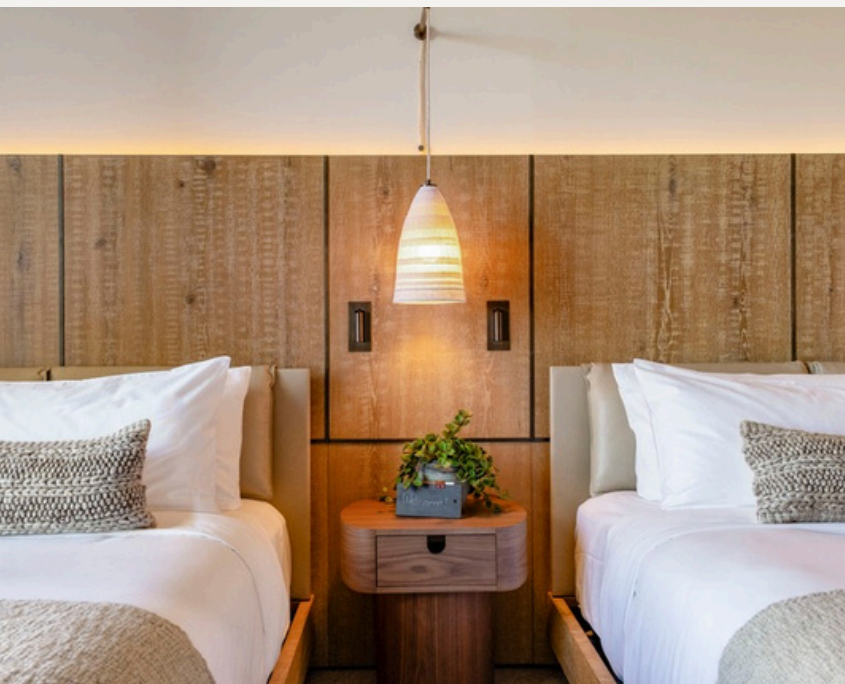

1 Hotel Seattle

Designer: **Studio-Collective**

Purchaser: **Neil Locke & Associates**

Location: **Seattle, WA, USA**

Hotel Rating: **5-Star**

Scope:

- **Casegoods + Seating**
- **Guestrooms + Suites**

Room Count: **198**

Item Count: **1,255**

Container Count: **22**

EPS Saved:

- **124 m³ (cubic meters volume)**
- **13 Dump Trucks (approx.)**