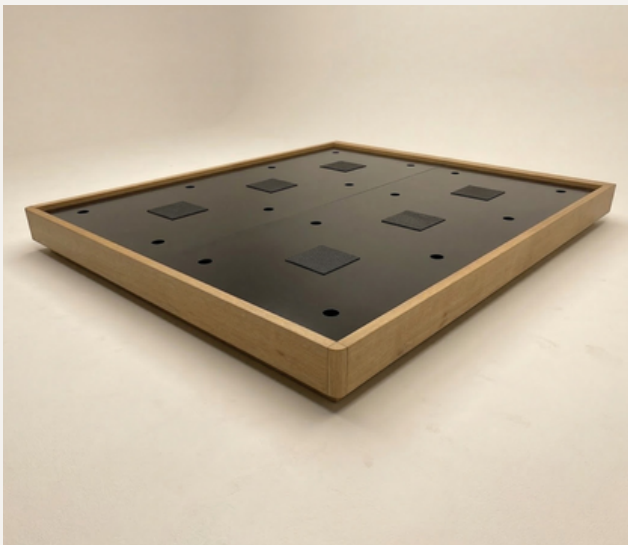

Headboard + Platform

Finishes:

FIN-5

[← Back](#)