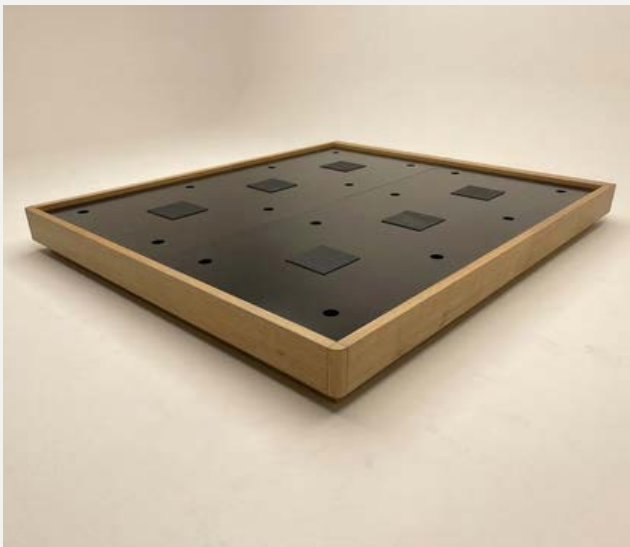

## *disclosure*

This case study highlights specific BERMANFALK material components used in the 1 Hotel Seattle project that have been independently rated by MindClick. Please note that this is an internal BERMANFALK report and not an official MindClick Project Rating. Our ratings apply exclusively to BERMANFALK-supplied materials; third-party components (such as hardware, lighting, and COM fabrics) are excluded from our assessment. Furthermore, while plywood, glass, natural caning, quartzite, and painted surfaces were included in the 1 Hotel Seattle project, they are not yet within our MindClick rating scope at this time and have not been awarded a badge for inclusion in this case study. [MindClick Rating Explained.](#)