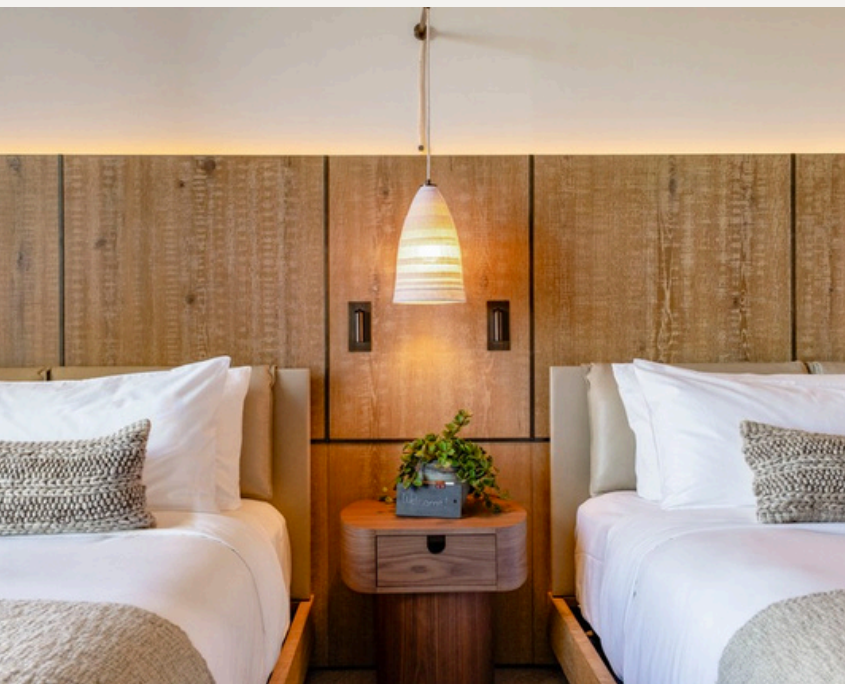

1 Hotel Seattle

Designer: **Studio-Collective**

Purchaser: **Neil Locke & Associates**

Location: **Seattle, WA, USA**

Hotel Rating: **5-Star**

Scope:

Casegoods + Seating

Guestrooms + Suites

Room Count: **198**

Item Count: **1,255**

Container Count: **22**

EPS Saved:

124 m³ (cubic meters volume)

13 Dump Trucks (approx.)